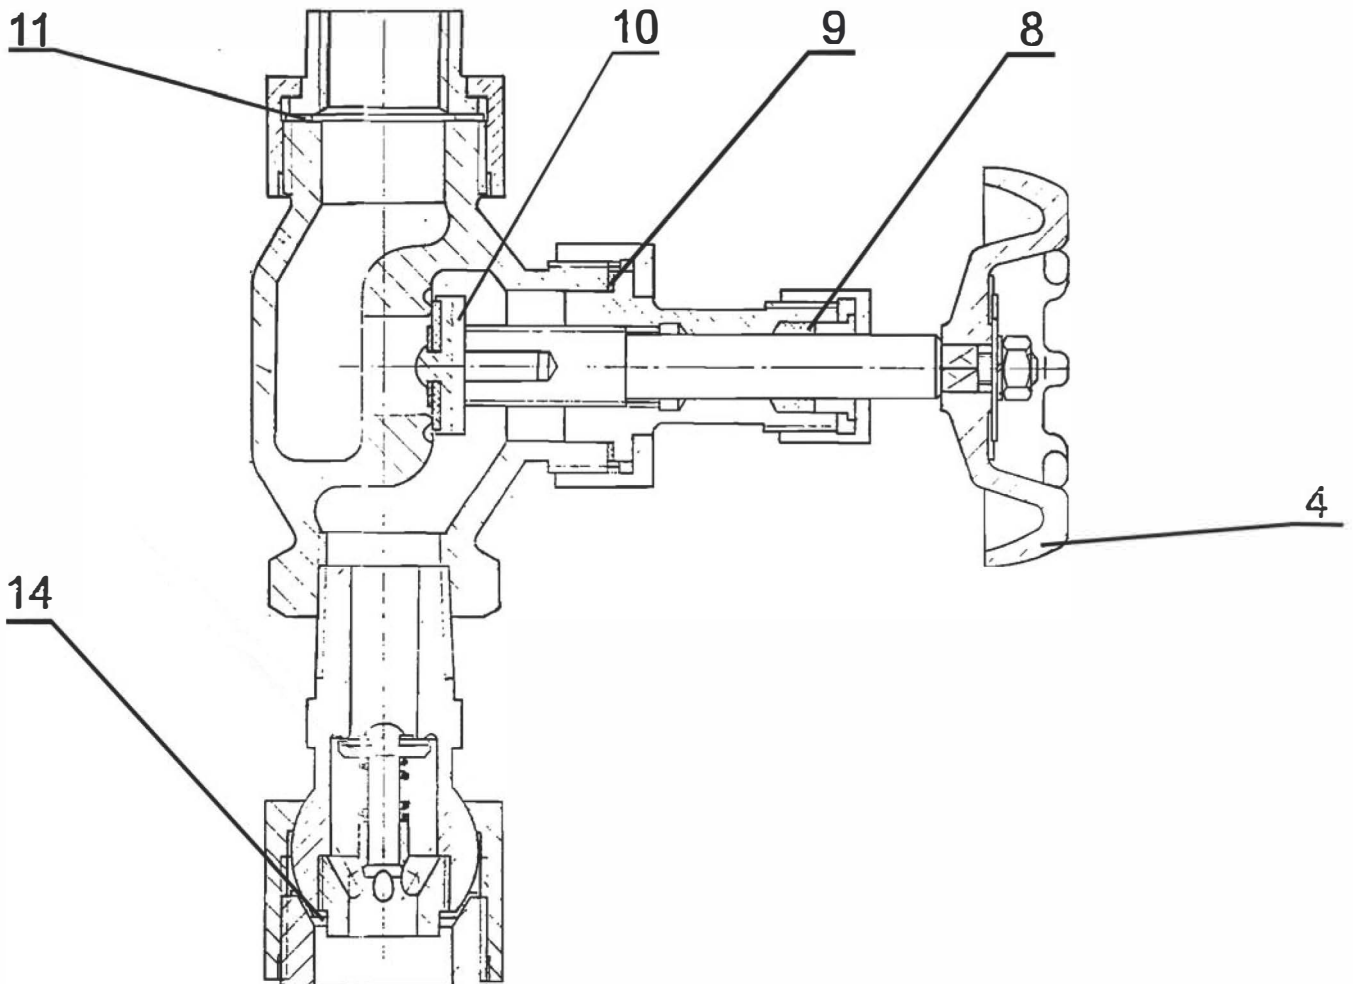

SuperKlean Washdown Products

GLOBE STYLE VALVE & CHECK VALVE PARTS

Part No.:	Description:
GVCP-4	Globe Valve Hand Wheel (Red or Blue)
GVCP-8	Globe Valve Stem Packing (Teflon)
GVCP-9	Globe Valve Stem Nut Gasket (Teflon)
GVCP-10	Globe Valve Poppet (Teflon Seal)
GVCP-11	Globe Valve Connection Nut Gasket (Teflon)
GVCP-14	Check Valve Connection Gasket (Teflon Coated Copper)