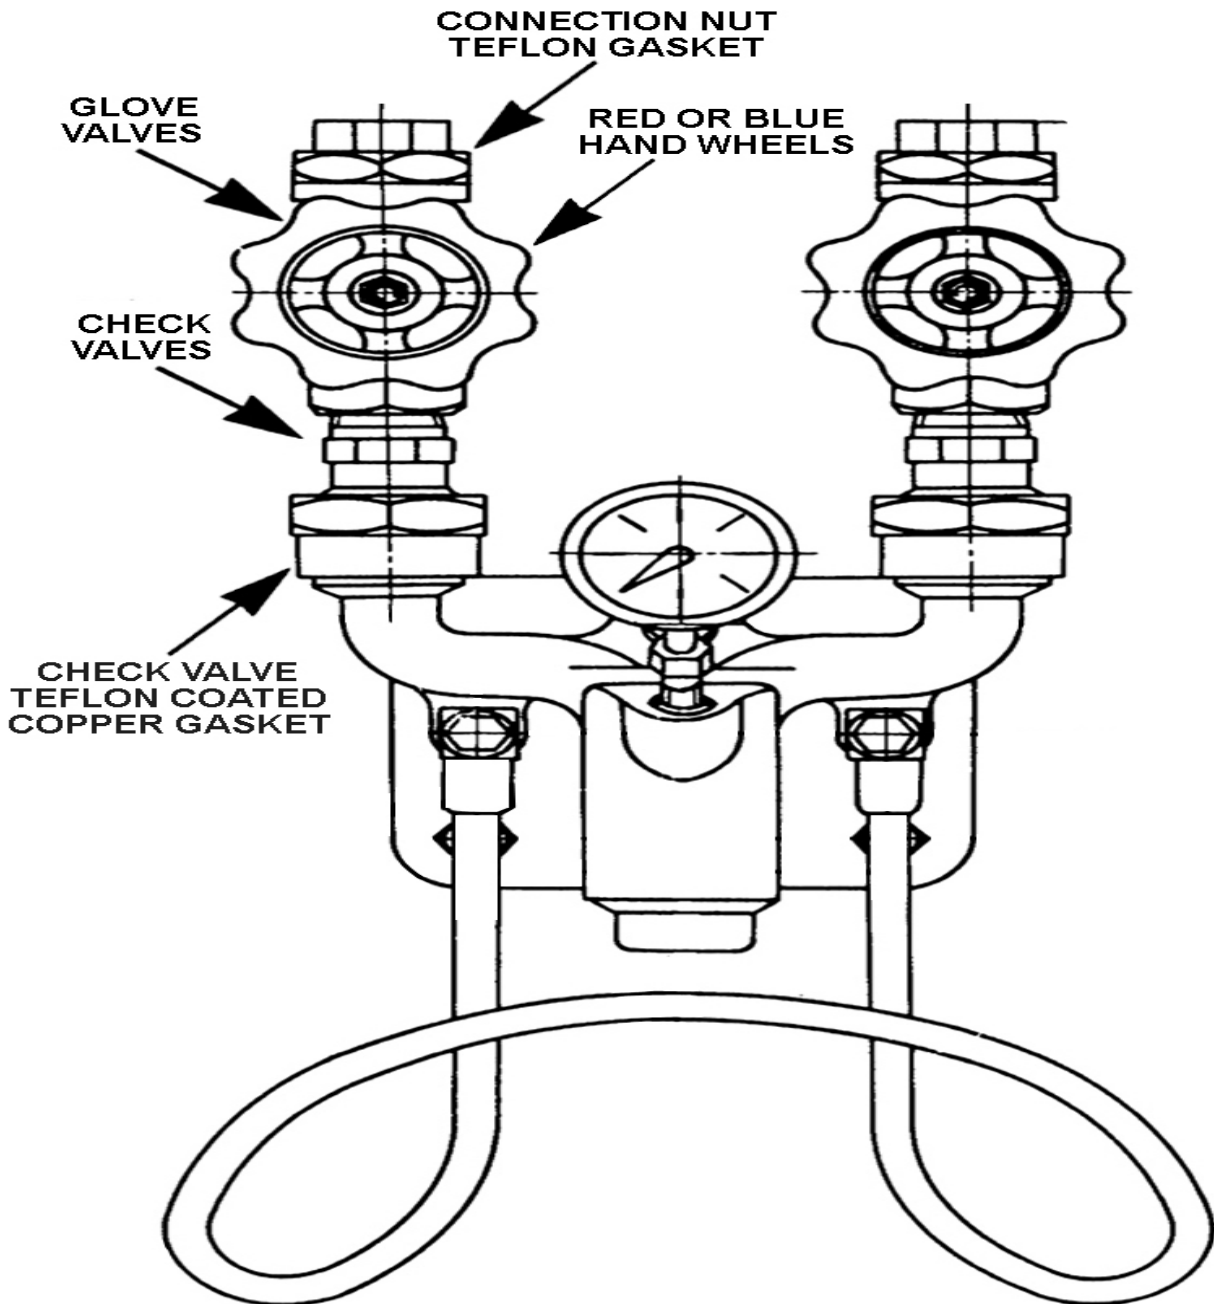

## 3600M-B AVAILABLE PARTS LIST

<b>Part No.:</b>	<b>Description:</b>
GASKET-CN	Connection nut Teflon gasket
GASKET-CV	Check valve Teflon coated copper gasket
GV-WATER	Globe style valves for 3600M-B unit, brass
CV-WATER	Check valve for 3600M-B unit, brass
HAND-WHEEL	Red or blue hand wheels, epoxy coated